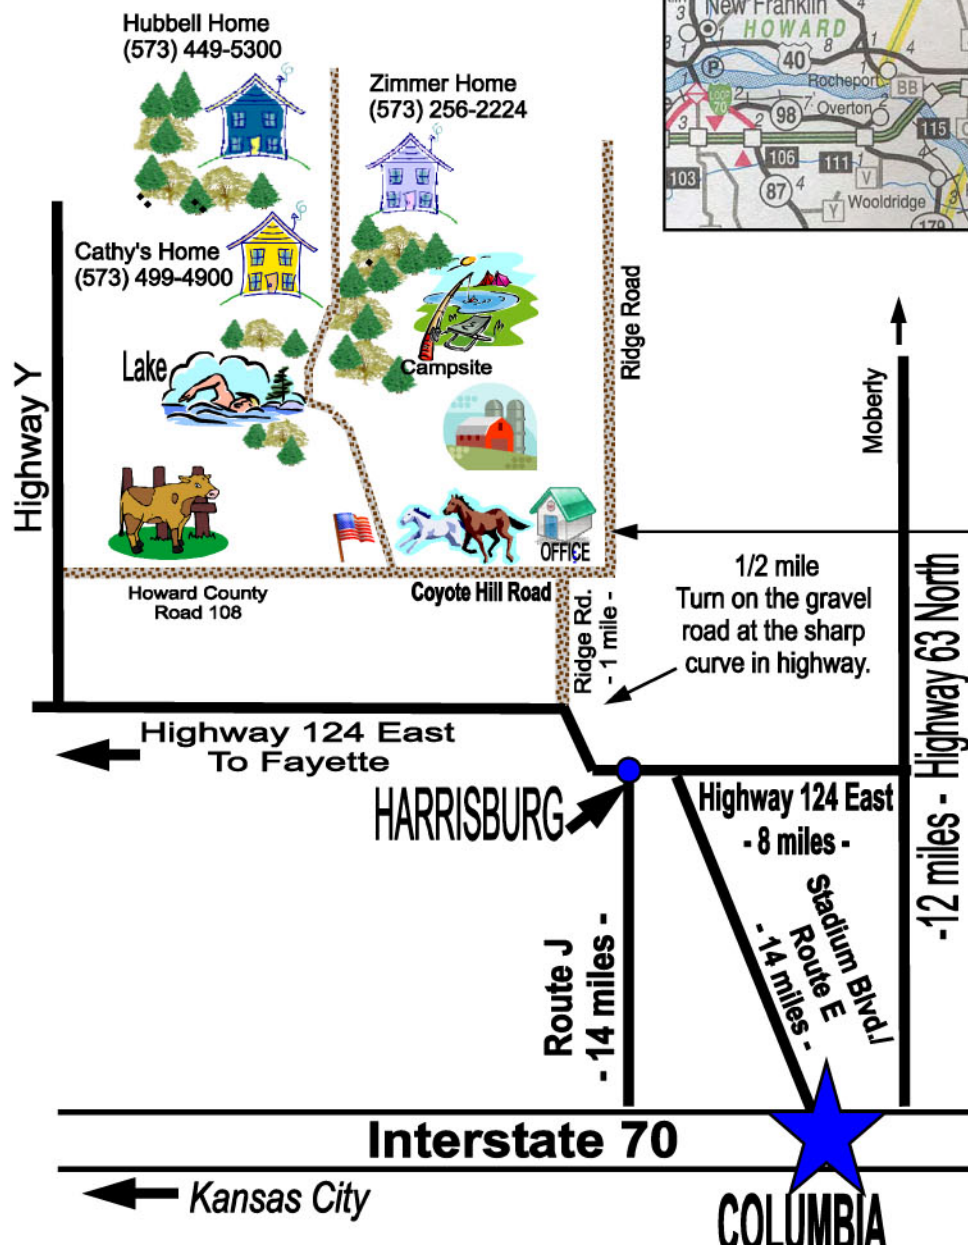

COYOTE HILL CHRISTIAN CHILDREN'S HOME

Office: (573) 874-0179
9501 Coyote Hill Road
Harrisburg, MO 65256

E-Mail: office@coyotehill.org
Web: www.coyotehill.org

Our office is the little white house with a white board fence around the yard.

On the fence is a Coyote Hill sign with an arrow pointing west toward the entrance to the actual homes for children.

Hubbell Home
(573) 449-5300

Zimmer Home
(573) 256-2224

Cathy's Home
(573) 499-4900

Howard County Road 108

Coyote Hill Road

Ridge Rd. - 1 mile -

1/2 mile
Turn on the gravel road at the sharp curve in highway.

Highway 124 East
To Fayette

HARRISBURG

Highway 124 East
- 8 miles -

Stadium Blvd./
Route E
- 14 miles -

Route J
- 14 miles -

Highway 63 North
- 12 miles -

Interstate 70

Kansas City

COLUMBIA

St. Louis