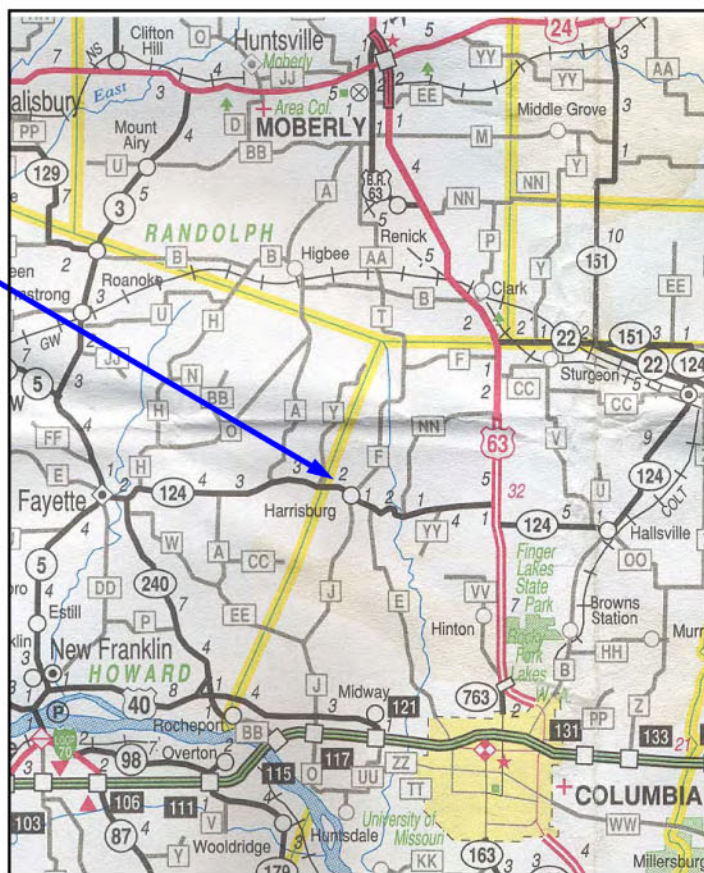

COYOTE HILL CHRISTIAN CHILDREN'S HOME

Office: (573) 874-0179
9501 Coyote Hill Road
Harrisburg, MO 65256

E-Mail: office@coyotehill.org
Web: www.coyotehill.org

Our office is the little white house with a white board fence around the yard.

On the fence is a Coyote Hill sign with an arrow pointing west toward the entrance to the actual homes for children.

Hubbell Home
(573) 449-5300

Zimmer Home
(573) 256-2224

Cathy's Home
(573) 499-4900

Howard County Road 108

Coyote Hill Road

Ridge Rd. - 1 mile -

1/2 mile
Turn on the gravel road at the sharp curve in highway.

Highway 124 East
To Fayette

HARRISBURG

Highway 124 East
- 8 miles -

Stadium Blvd./
Route E
- 14 miles -

Route J
- 14 miles -

Highway 63 North
- 12 miles -

Interstate 70

Kansas City

COLUMBIA

St. Louis